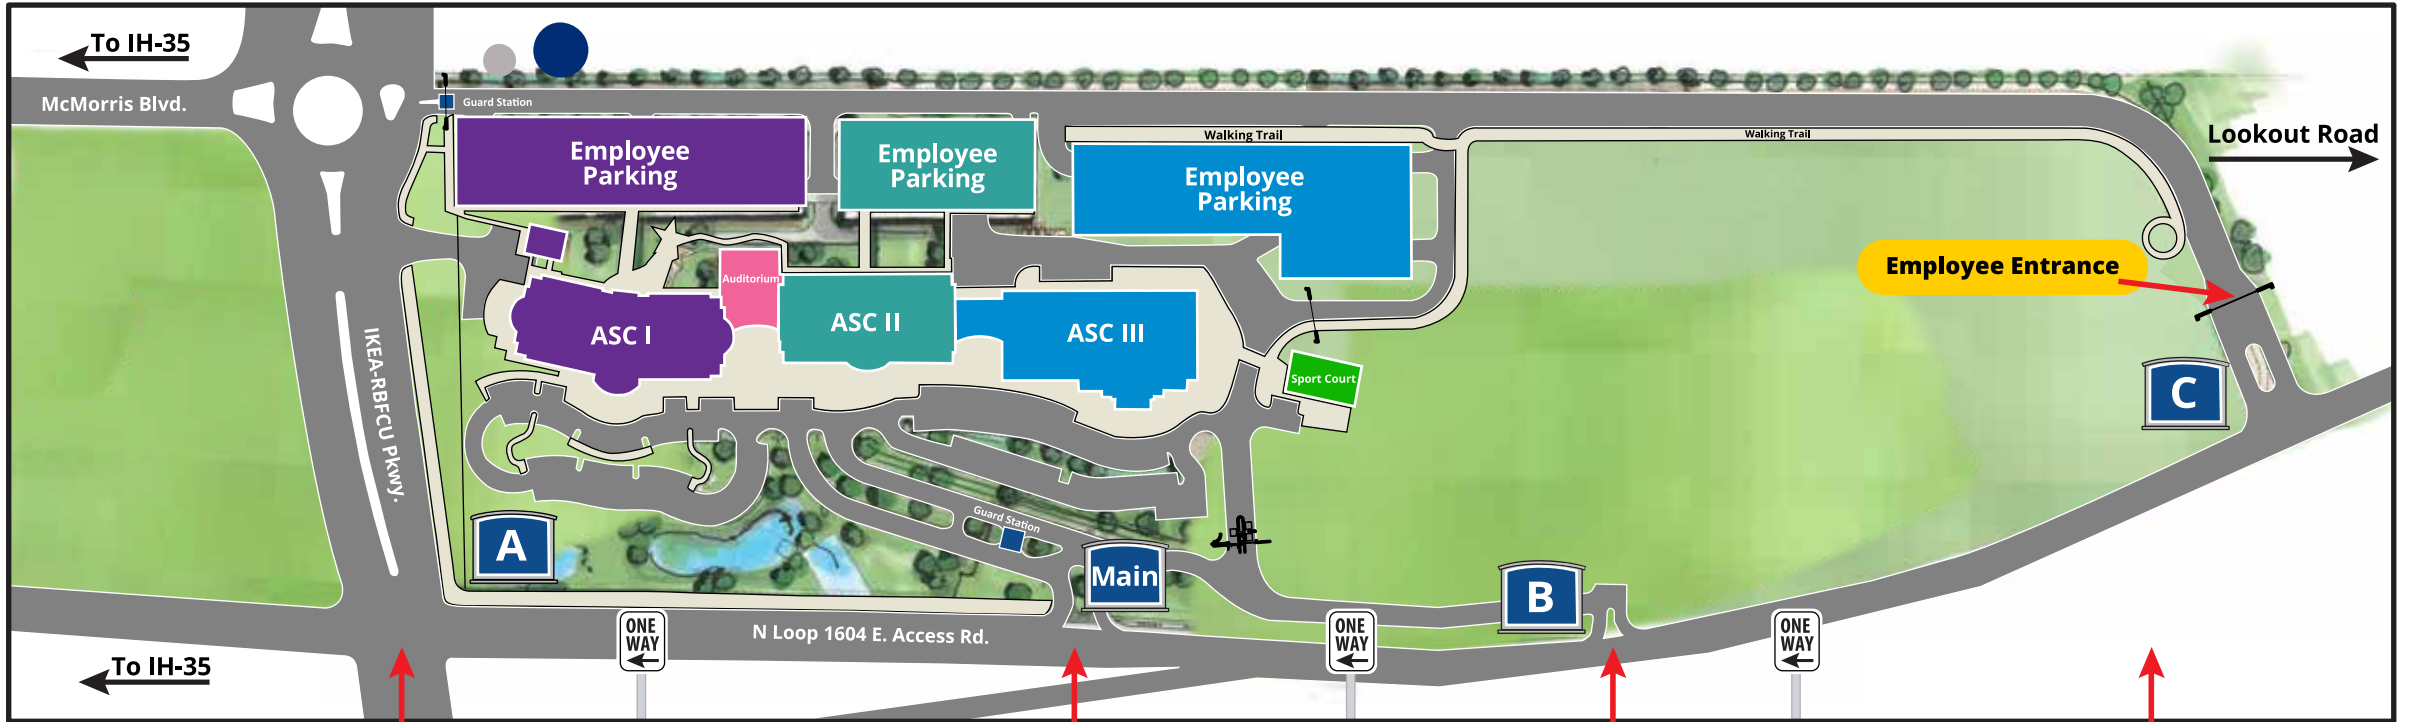

# RANDOLPH-BROOKS FEDERAL CREDIT UNION SAN ANTONIO ADMINISTRATIVE SERVICE CENTER

1 IKEA-RBFCU PKWY, LIVE OAK TEXAS 78233

**Entrance A**  
Employee Parking Only  
No Deliveries

**Main Entrance**  
Member/Guest Parking  
No Deliveries

**Entrance B**  
Employee Parking  
Food Trucks  
Deliveries/Loading Dock

**Entrance C**  
Employee Parking Only  
No Deliveries

**From New Braunfels:**

- Take IH-35 South
- Exit 1604 West
- Exit Lookout Rd
- Take Turnaround
- Stay on Access Road
- RBFCU on Right

**From San Antonio:**

- Take IH-35 North
- Exit 1604 West
- Exit Lookout Rd
- Take Turnaround
- Stay on Access Road
- RBFCU on Right

**Traveling on 1604 West:**

- Exit Lookout Rd
- Take Turnaround
- Stay on Access Road
- RBFCU on Right

**Traveling on 1604 East:**

- Exit IKEA-RBFCU Parkway
- RBFCU on Right

**Traveling on 1604 East:**

- Exit Lookout Road
- RBFCU on Right